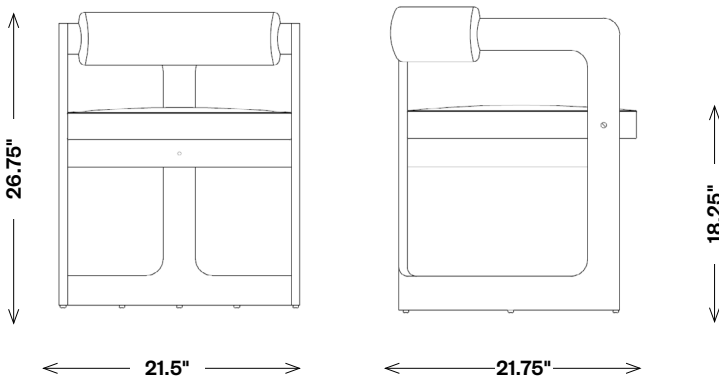

ZUMA DINING CHAIR

FCD14006

Materials Shown

Umbria Celadon With Natural Oak

Dimensions

Width: 21.5"
Depth: 21.75"
Height: 26.75"

Finishes

Available In